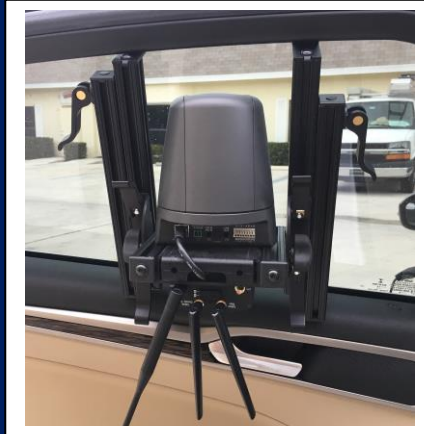

# SPIDER™ Camera Mount System S1

Self-Positioning Instant Deployment Remote

Camera Mount System Includes: SPIDER™ Kit, Camera, Modem, Power Supply

## SPIDER™ S1 System

Includes: Camera, Modem and Power Supply

### Features:

- Universal Modular Design
- Portable – Light Weight
- No-Drill Installation
- Fully Adjustable
- Quick Release Cam Locks
- Aluminum Construction
- Window Guards
- Solar Shade Concealment
- Onboard Recording
- Remote Viewing & Control
- High Capacity LiFePO4
- Charger Included